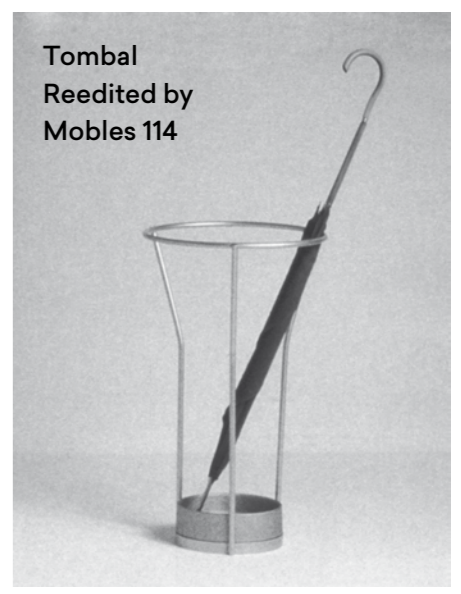

Nuta
Lluís Pau

18

Outdoor collection

Tombal
Miguel Milá

Miguel Milá

“Good design is a matter of that what you do, in the simplest way, excites.”

MMS
Reedited by
Mobles 114

© Català Roca