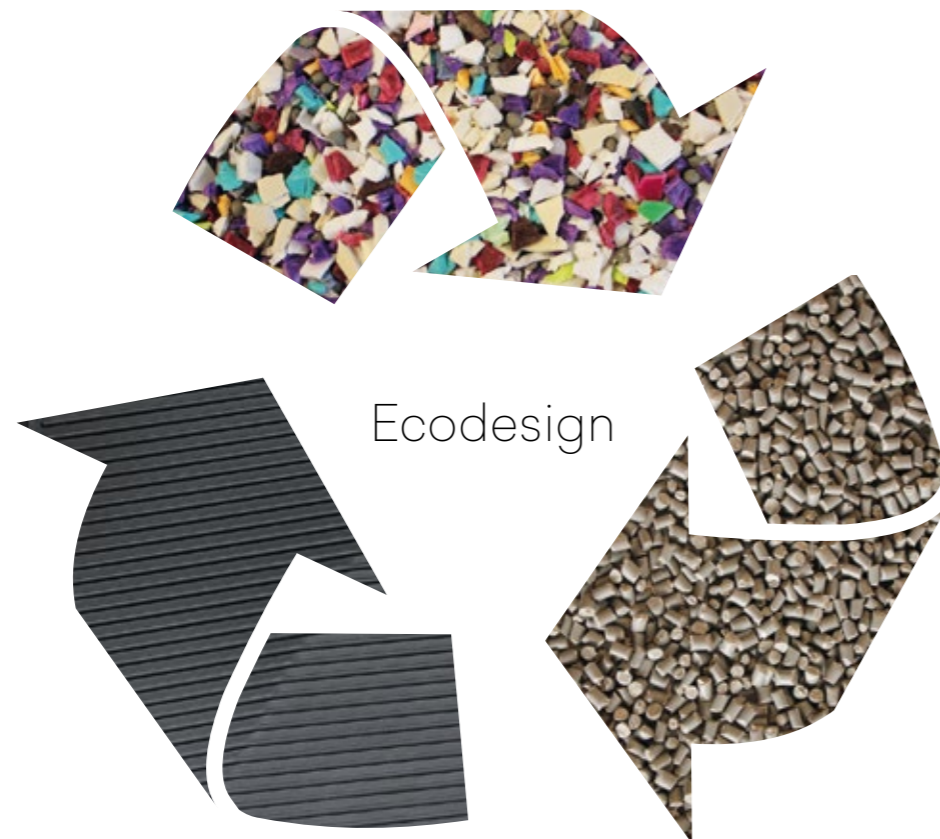

Green eco — Javier Mariscal

With the commitment to
improve people's quality of life
and the environment.

Outdoor collection

Green eco
Javier Mariscal

Oxi bistrot
Massana - Tremoleda