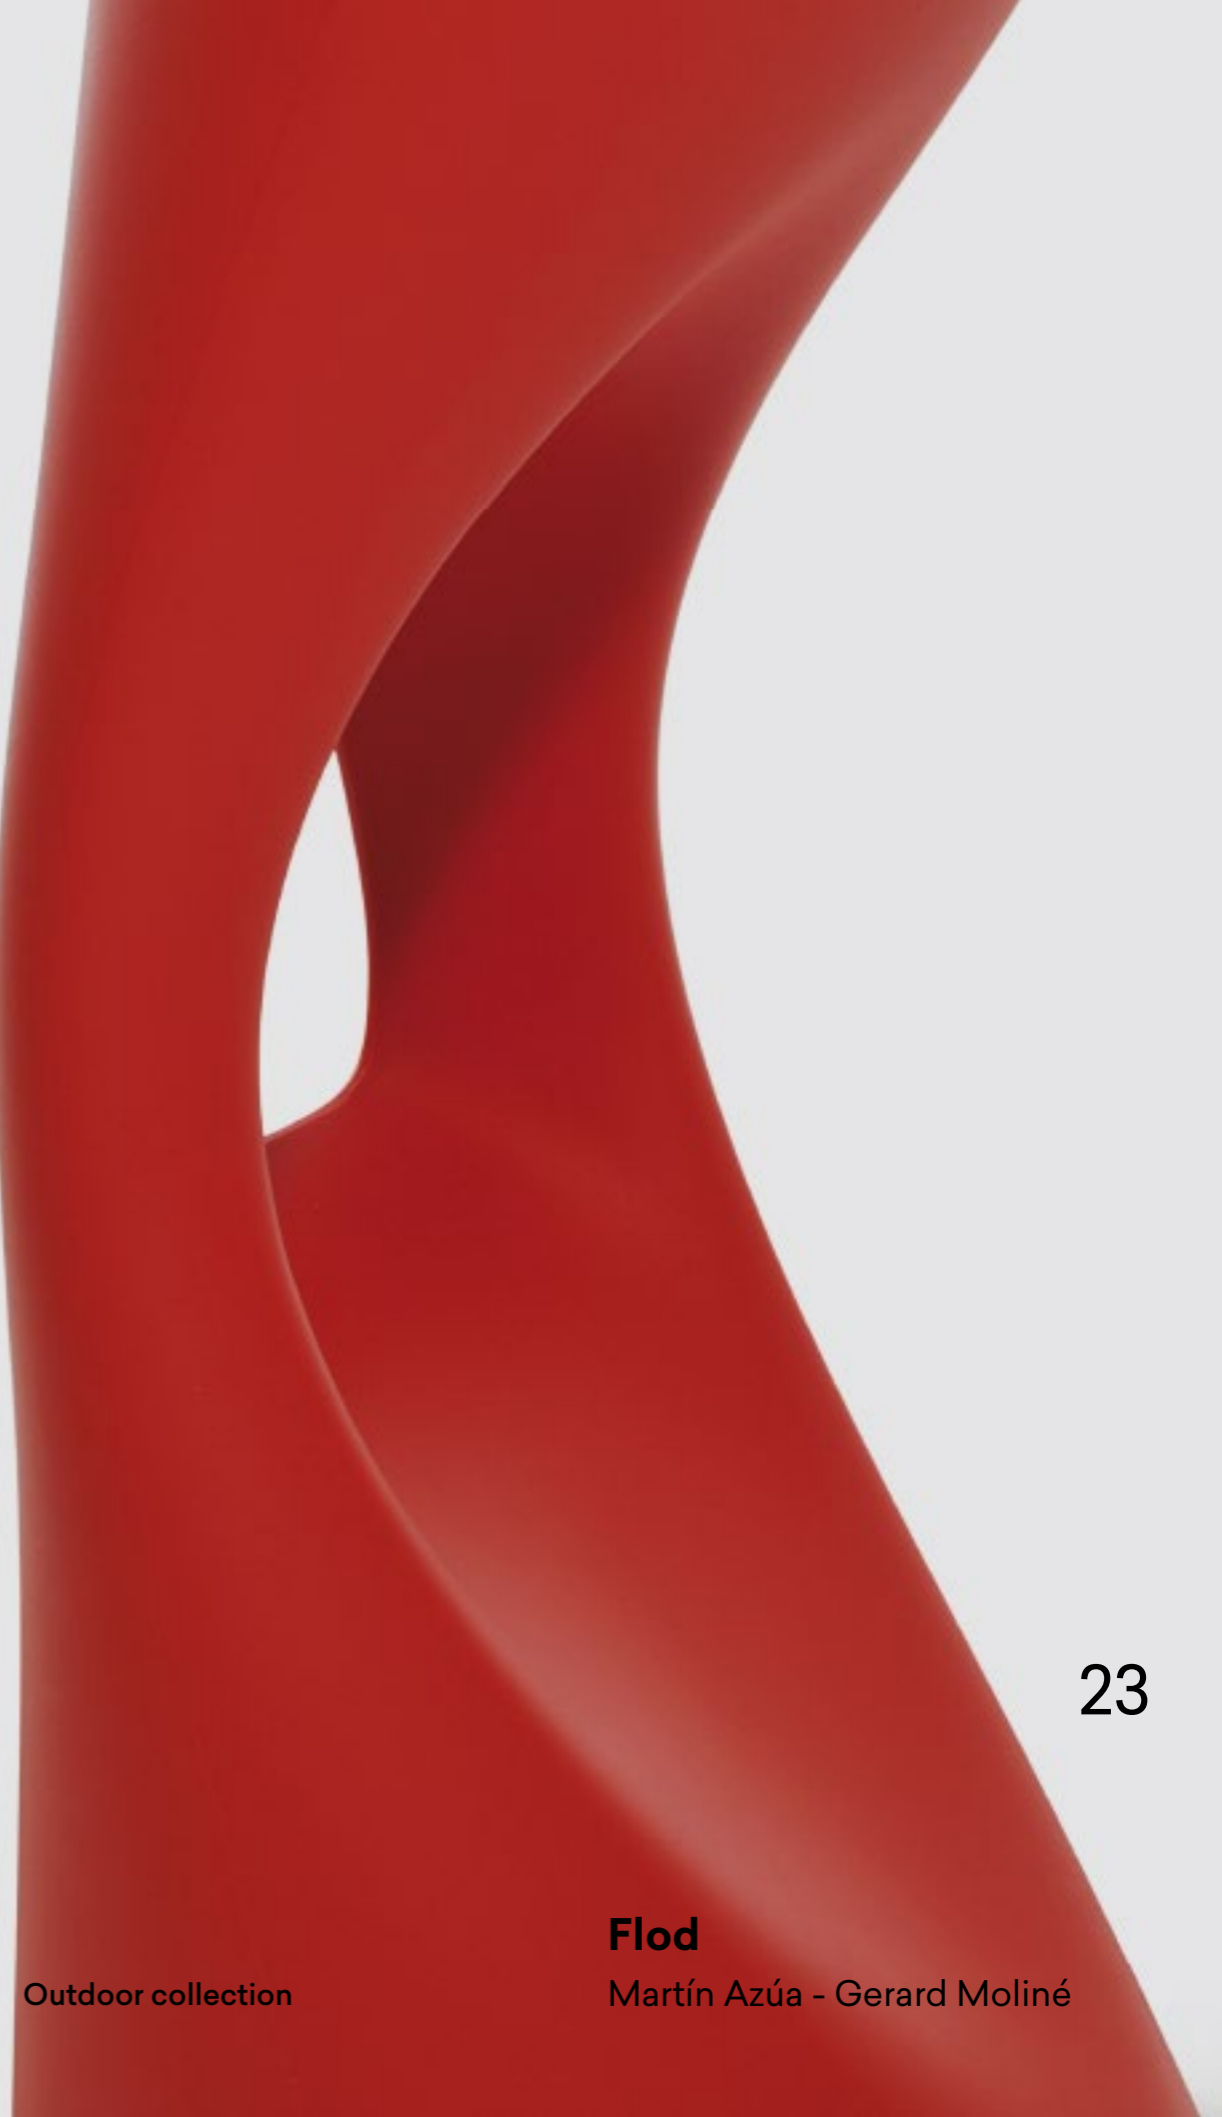

Tombal
Reedited by
Mobles 114

Some designs by Miguel Milá since 1961

20

Outdoor collection

PEY table system
Massana - Tremoleda

21

22

23