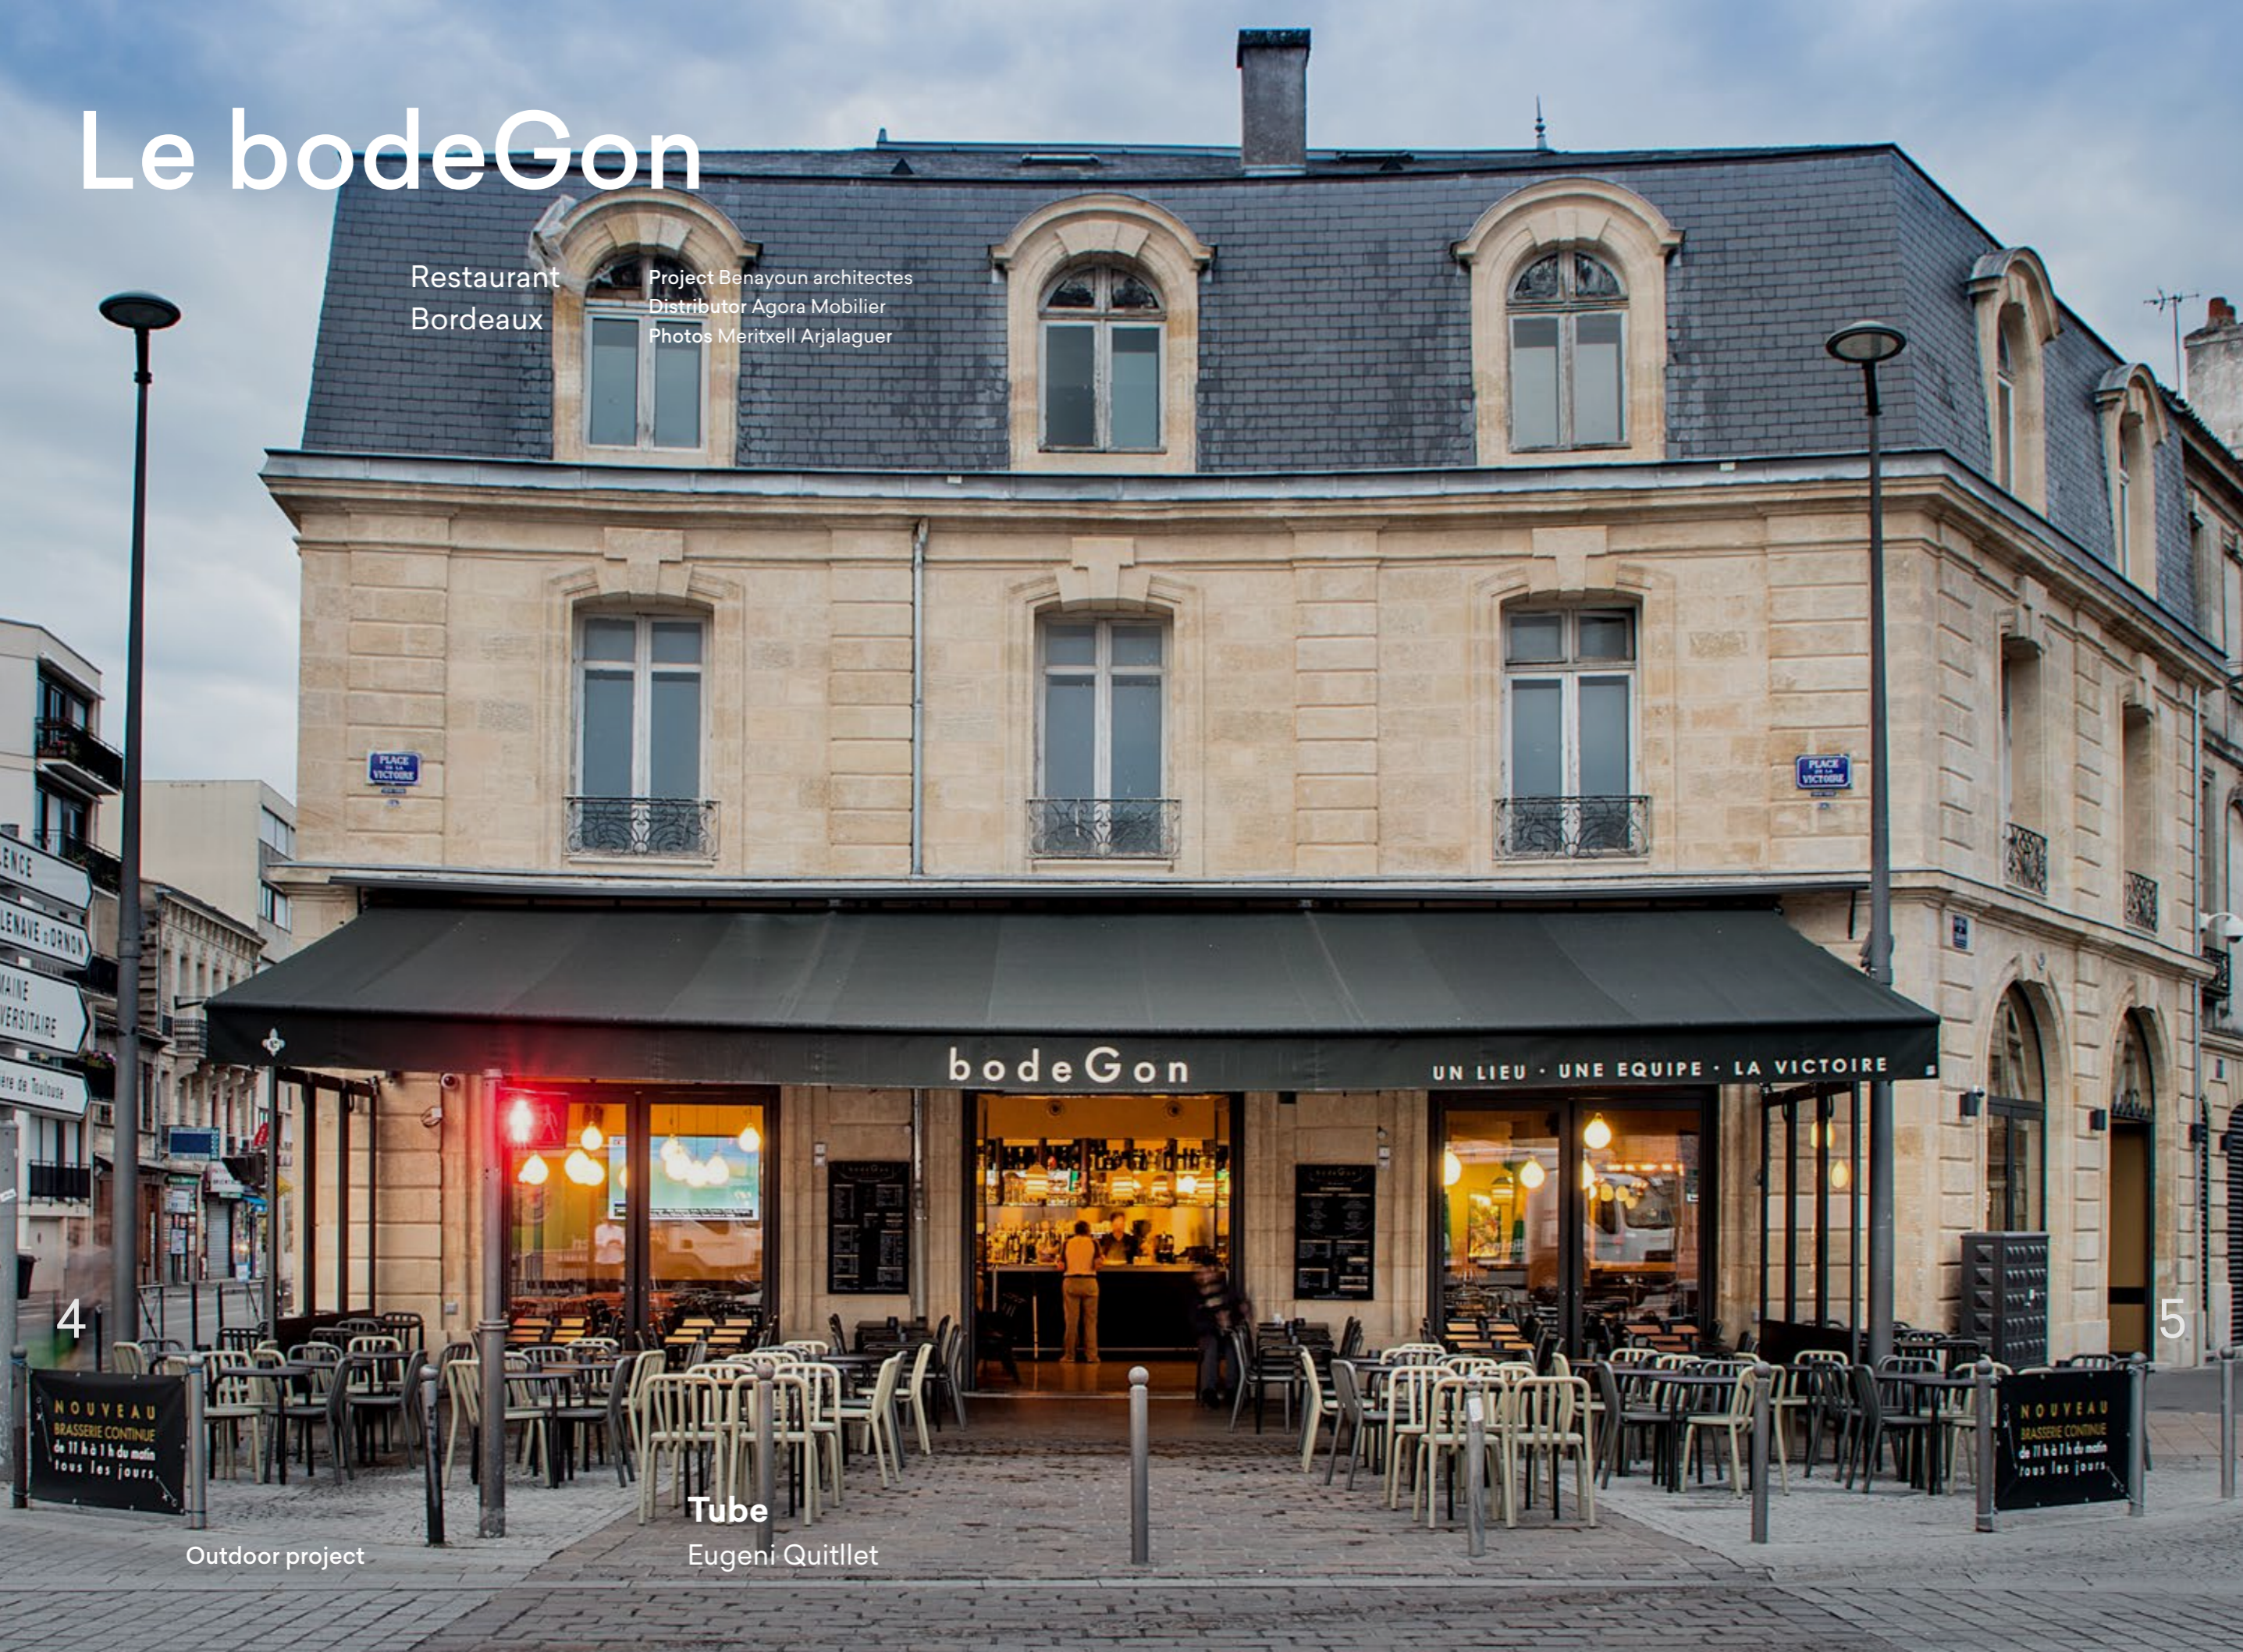

Le bodeGon

Restaurant
Bordeaux

Project Benayoun architectes
Distributor Agora Mobilier
Photos Meritxell Arjalaguer

4

5

Outdoor project

Tube
Eugeni Quitlet